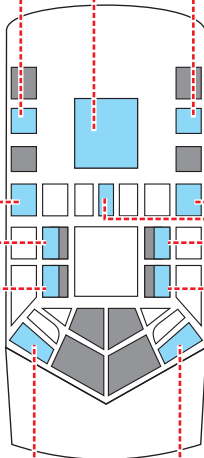

F06

F07

E04

E05