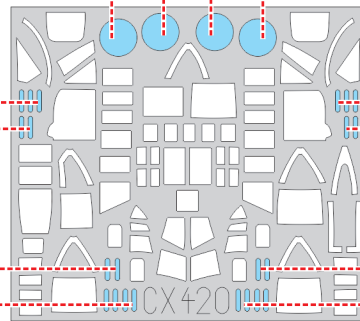

eduard
MASK

CX 420

Whitley Mk.V 1/72

The die-cut mask for accurate canopy frame painting of the
Airfix A08016 scale 1/72 KIT

D23

D25

D24

D26

E09

E10

E11

E12

E01

E02

F06

F07